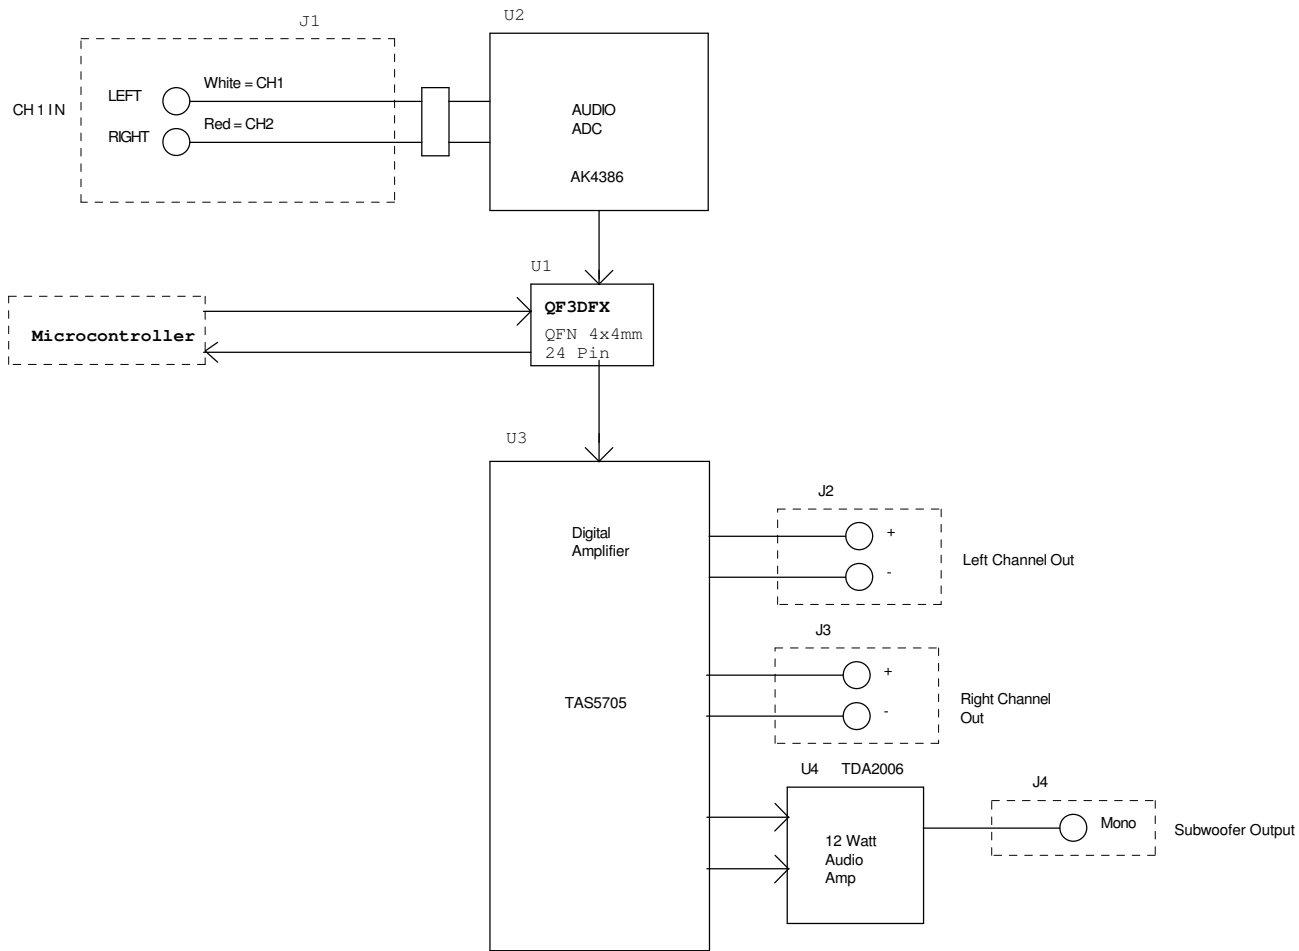

Quickfilter QF3DFX Base Level Diagram

Block Diagram

© 2011 Quickfilter Technologies, Inc.

| | | |
|---------------------------------------|---------------------------------------|--------------|
| Title | | |
| Quickfilter QF3DFX Base Level Diagram | | |
| Size | Document Number | Rev |
| B | Quickfilter QF3DFX Base Level Diagram | 1.00 |
| Date: | Thursday, August 18, 2011 | Sheet 1 of 5 |

Quickfilter QF3DFX Base Level Diagram

QF3DFX

QF3DFX

| | | |
|---------------------------------------|---------------------------------------|--------------|
| Title | | |
| Quickfilter QF3DFX Base Level Diagram | | |
| Size | Document Number | Rev |
| B | Quickfilter QF3DFX Base Level Diagram | 1.00 |
| Date: | Thursday, August 18, 2011 | Sheet 2 of 5 |