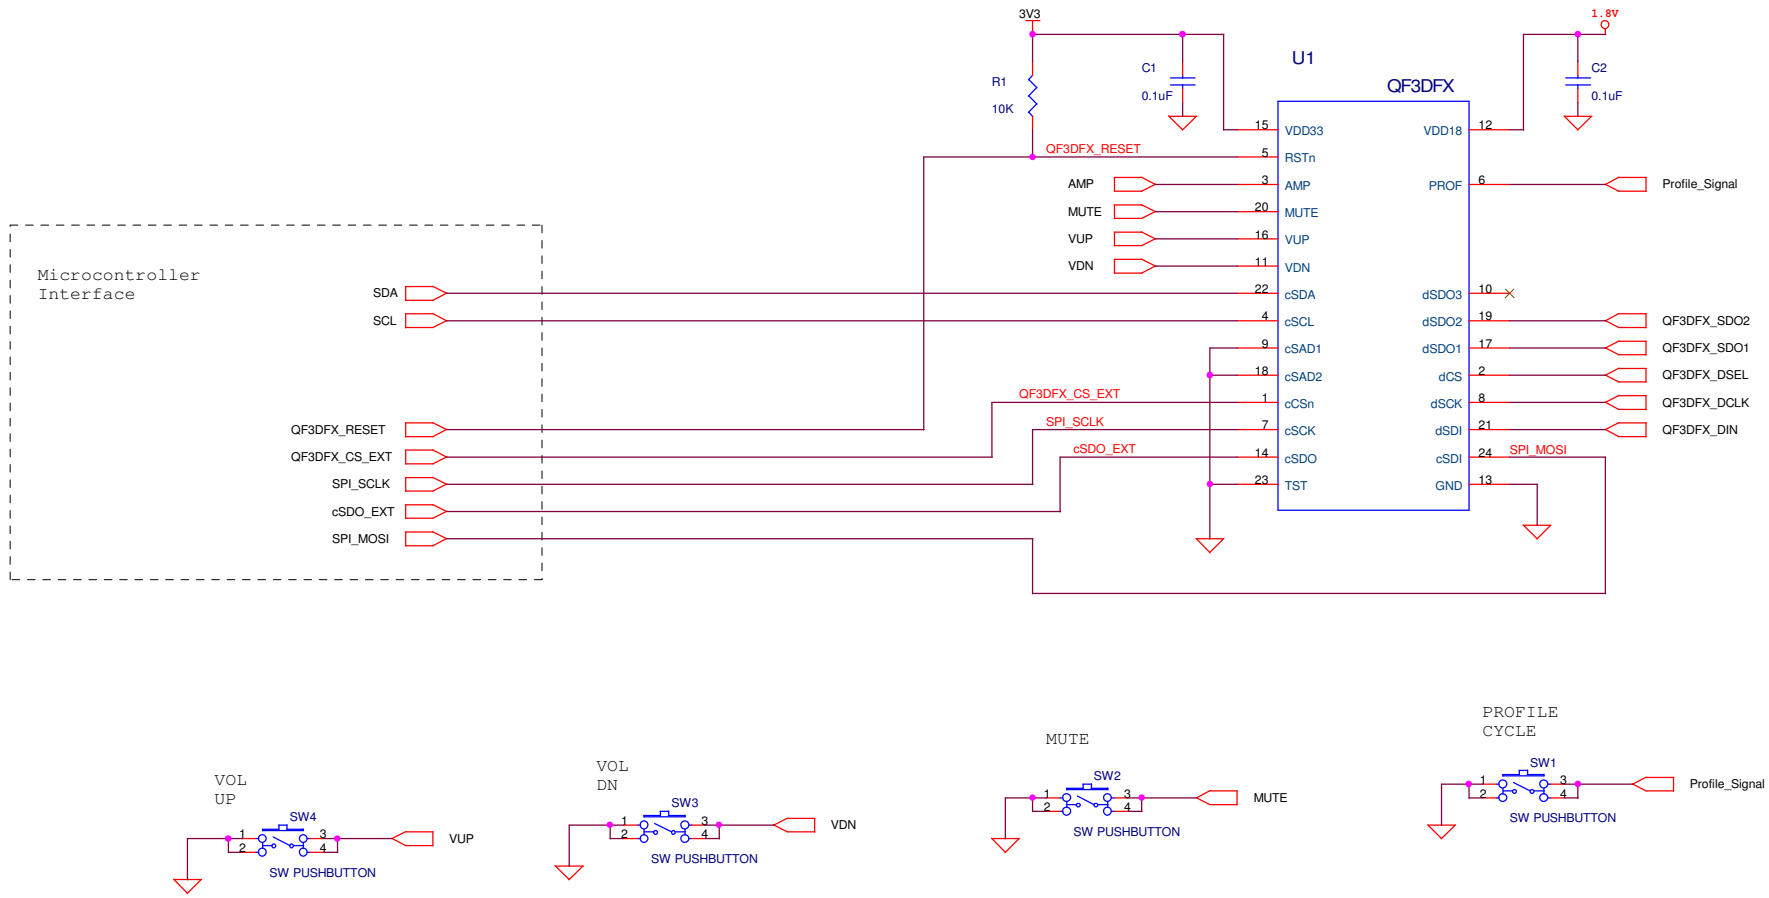

Quickfilter QF3DFX Base Level Diagram

Block Diagram

© 2011 Quickfilter Technologies, Inc.

| | | |
|---------------------------------------|---------------------------------------|--------------|
| Title | | |
| Quickfilter QF3DFX Base Level Diagram | | |
| Size | Document Number | Rev |
| B | Quickfilter QF3DFX Base Level Diagram | 1.00 |
| Date: | Thursday, August 18, 2011 | Sheet 1 of 5 |

Quickfilter QF3DFX Base Level Diagram

QF3DFX

QF3DFX

| | | |
|---------------------------------------|---------------------------------------|--------------|
| Title | | |
| Quickfilter QF3DFX Base Level Diagram | | |
| Size | Document Number | Rev |
| B | Quickfilter QF3DFX Base Level Diagram | 1.00 |
| Date: | Thursday, August 18, 2011 | Sheet 2 of 5 |