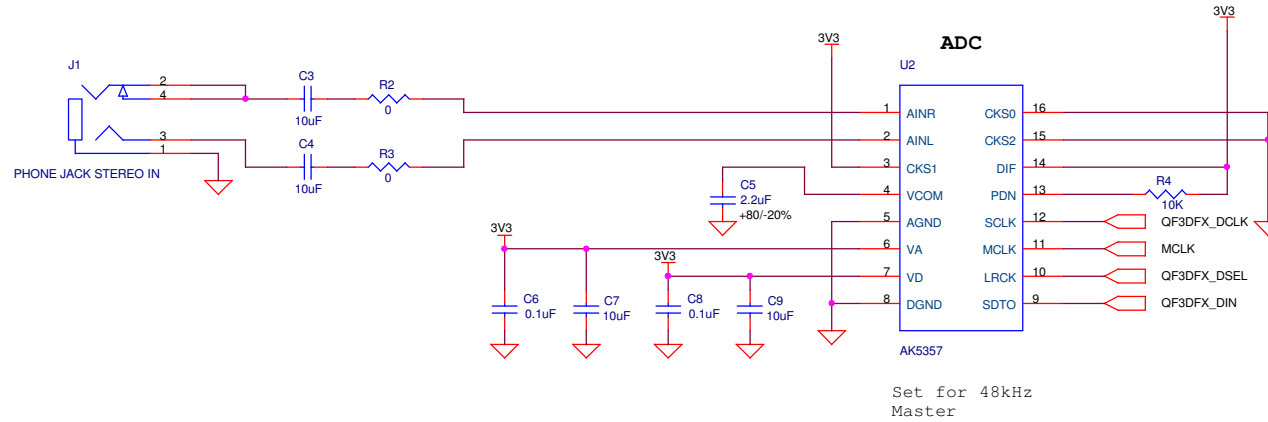

Quickfilter QF3DFX Base Level Diagram

QF3DFX

QF3DFX

| | | |
|---------------------------------------|---------------------------------------|--------------|
| Title | | |
| Quickfilter QF3DFX Base Level Diagram | | |
| Size | Document Number | Rev |
| B | Quickfilter QF3DFX Base Level Diagram | 1.00 |
| Date: | Thursday, August 18, 2011 | Sheet 2 of 5 |

© 2011 Quickfilter Technologies, Inc.

Quickfilter QF3DFX Base Level Diagram

ADC & Headphone

MCLK Oscillator

| | | |
|---------------------------------------|---------------------------------------|--------------|
| Title | | |
| Quickfilter QF3DFX Base Level Diagram | | |
| Size | Document Number | Rev |
| B | Quickfilter QF3DFX Base Level Diagram | 1.00 |
| Date: | Thursday, August 18, 2011 | Sheet 3 of 5 |