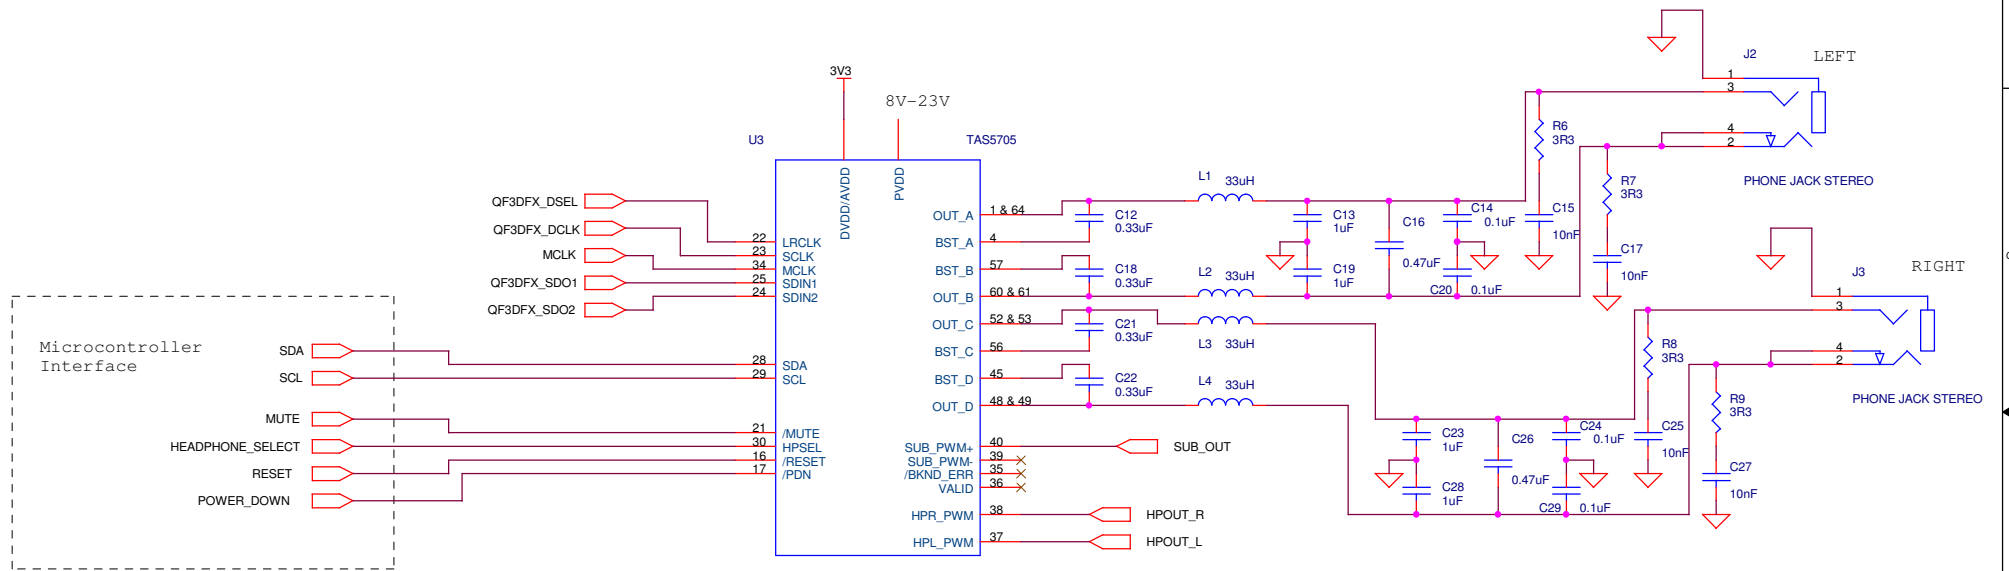

Quickfilter QF3DFX Base Level Diagram

Main Power Amp

Title		
Quickfilter QF3DFX Base Level Diagram		
Size	Document Number	Rev
B	Quickfilter QF3DFX Base Level Diagram	1.00
Date:	Thursday, August 18, 2011	Sheet 4 of 5