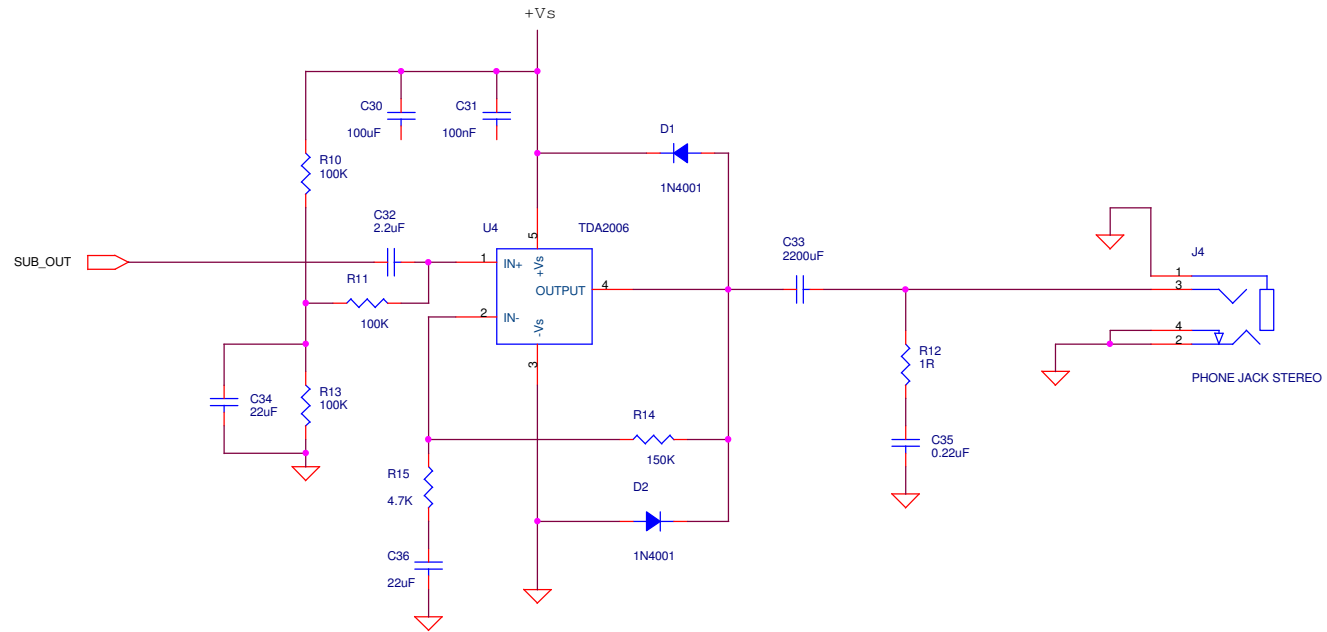

Quickfilter QF3DFX Base Level Diagram

Subwoofer Power Amp

© 2011 Quickfilter Technologies, Inc.

Title		
Quickfilter QF3DFX Base Level Diagram		
Size	Document Number	Rev
B	Quickfilter QF3DFX Base Level Diagram	1.00
Date:	Thursday, August 18, 2011	Sheet 5 of 5