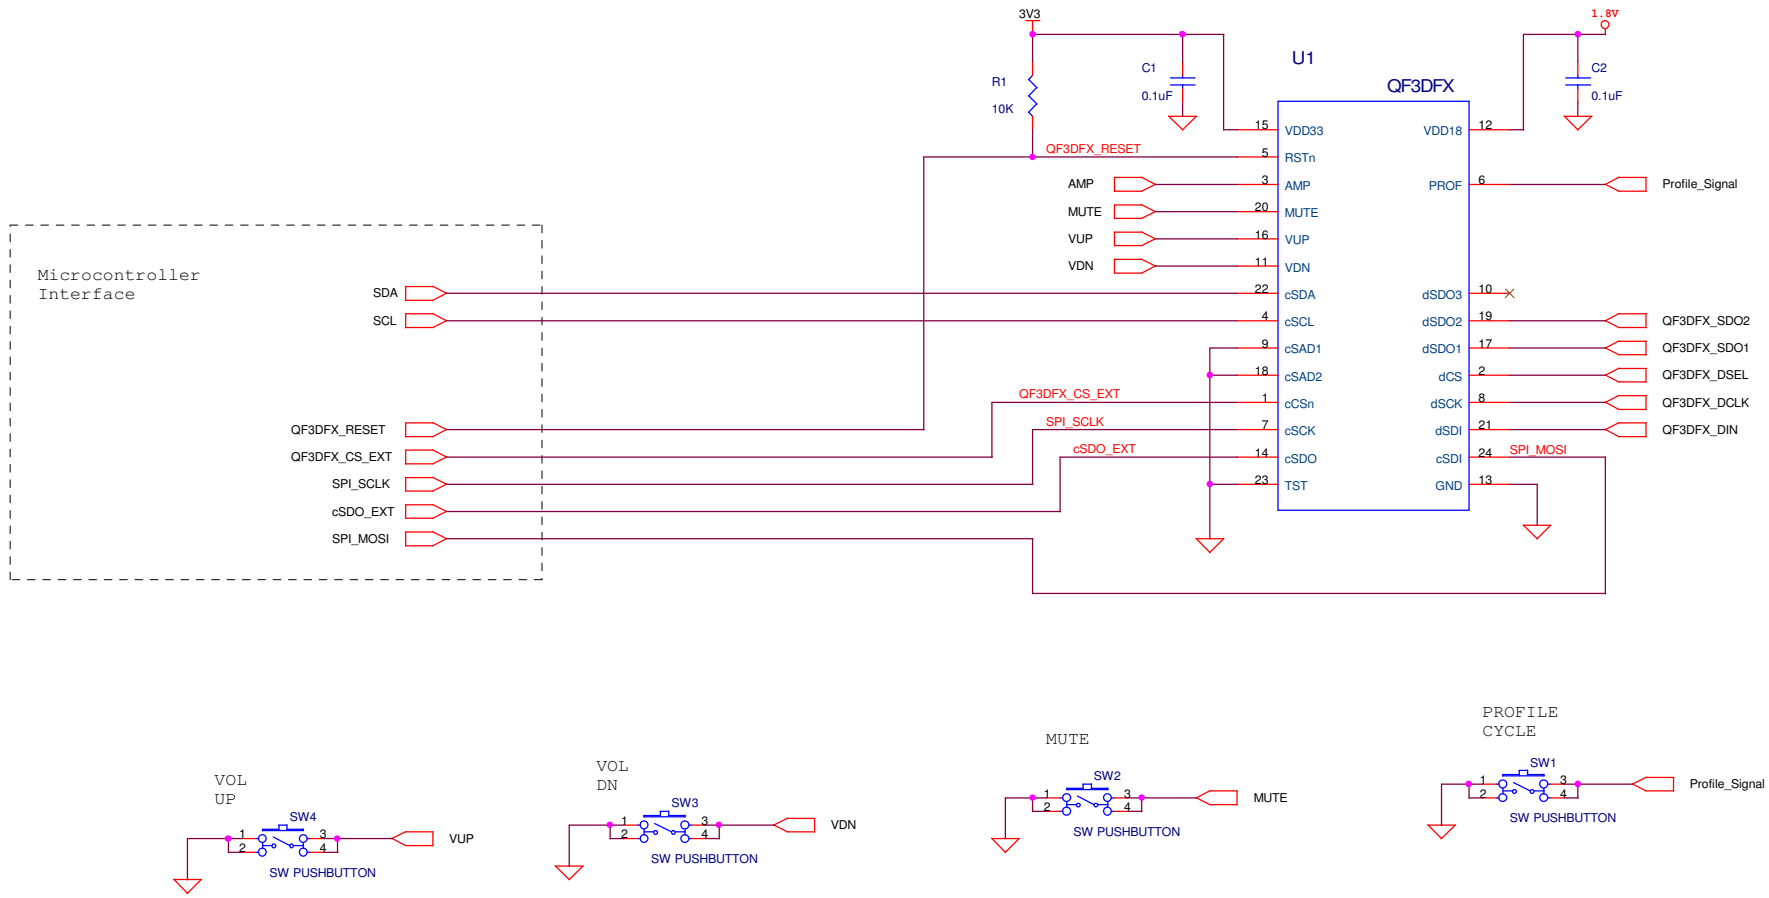

Quickfilter QF3DFX Base Level Diagram

Block Diagram

© 2011 Quickfilter Technologies, Inc.

Title		
Quickfilter QF3DFX Base Level Diagram		
Size	Document Number	Rev
B	Quickfilter QF3DFX Base Level Diagram	1.00
Date:	Thursday, August 18, 2011	Sheet 1 of 5

Quickfilter QF3DFX Base Level Diagram

QF3DFX

QF3DFX

Title		
Quickfilter QF3DFX Base Level Diagram		
Size	Document Number	Rev
B	Quickfilter QF3DFX Base Level Diagram	1.00
Date:	Thursday, August 18, 2011	Sheet 2 of 5

© 2011 Quickfilter Technologies, Inc.

Quickfilter QF3DFX Base Level Diagram

ADC & Headphone

MCLK Oscillator

Title		
Quickfilter QF3DFX Base Level Diagram		
Size	Document Number	Rev
B	Quickfilter QF3DFX Base Level Diagram	1.00
Date:	Thursday, August 18, 2011	Sheet 3 of 5