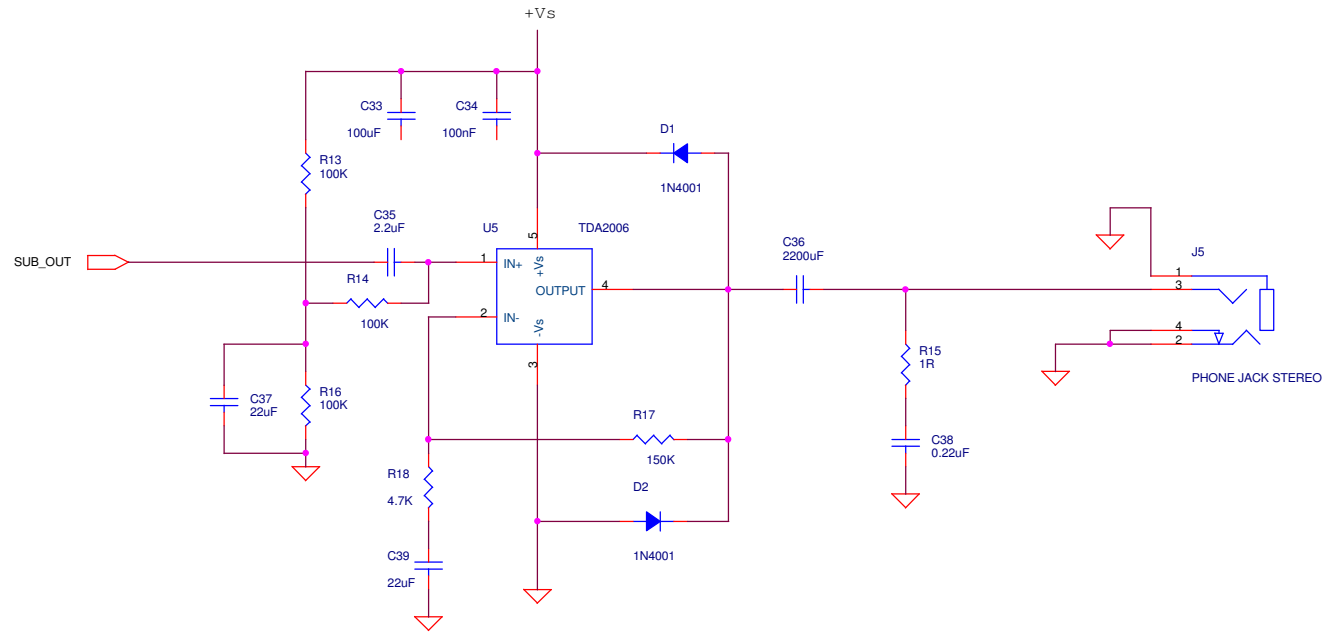

© 2011 Quickfilter Technologies, Inc.

Quickfilter QF3DFX Base Level Diagram

ADC & Headphone

MCLK Oscillator

Title		
Quickfilter QF3DFX Base Level Diagram		
Size	Document Number	Rev
B	Quickfilter QF3DFX Base Level Diagram	1.00
Date:	Thursday, August 18, 2011	Sheet 3 of 5

Quickfilter QF3DFX Base Level Diagram

Main Power Amp

Title		
Quickfilter QF3DFX Base Level Diagram		
Size	Document Number	Rev
B	Quickfilter QF3DFX Base Level Diagram	1.00
Date:	Thursday, August 18, 2011	Sheet 4 of 5

Quickfilter QF3DFX Base Level Diagram

Subwoofer Power Amp

© 2011 Quickfilter Technologies, Inc.

Title		
Quickfilter QF3DFX Base Level Diagram		
Size	Document Number	Rev
B	Quickfilter QF3DFX Base Level Diagram	1.00
Date:	Thursday, August 18, 2011	Sheet 5 of 5