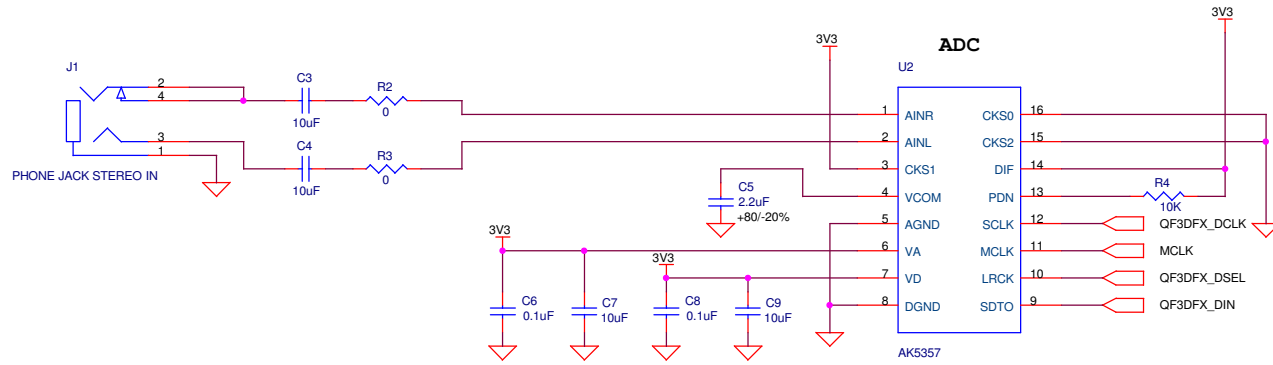

Quickfilter QF3DFX Base Level Diagram

QF3DFX

QF3DFX

Title		
Quickfilter QF3DFX Base Level Diagram		
Size	Document Number	Rev
B	Quickfilter QF3DFX Base Level Diagram	1.00
Date:	Thursday, August 18, 2011	Sheet 2 of 5

© 2011 Quickfilter Technologies, Inc.

Quickfilter QF3DFX Base Level Diagram

ADC & Headphone

MCLK Oscillator

Title		
Quickfilter QF3DFX Base Level Diagram		
Size	Document Number	Rev
B	Quickfilter QF3DFX Base Level Diagram	1.00
Date:	Thursday, August 18, 2011	Sheet 3 of 5