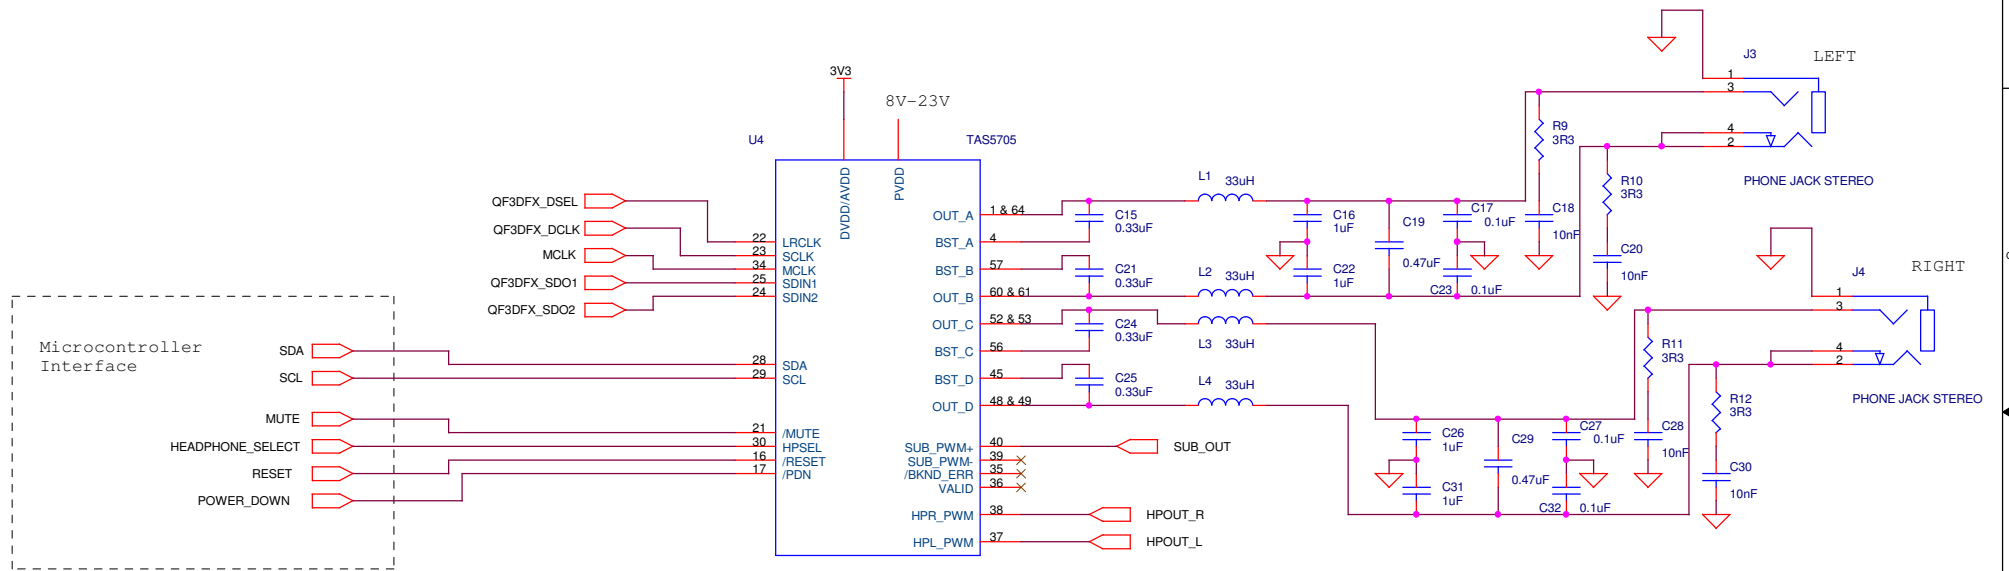

Quickfilter QF3DFX Base Level Diagram

Main Power Amp

Title		
Quickfilter QF3DFX Base Level Diagram		
Size	Document Number	Rev
B	Quickfilter QF3DFX Base Level Diagram	1.00
Date:	Thursday, August 18, 2011	Sheet 4 of 5