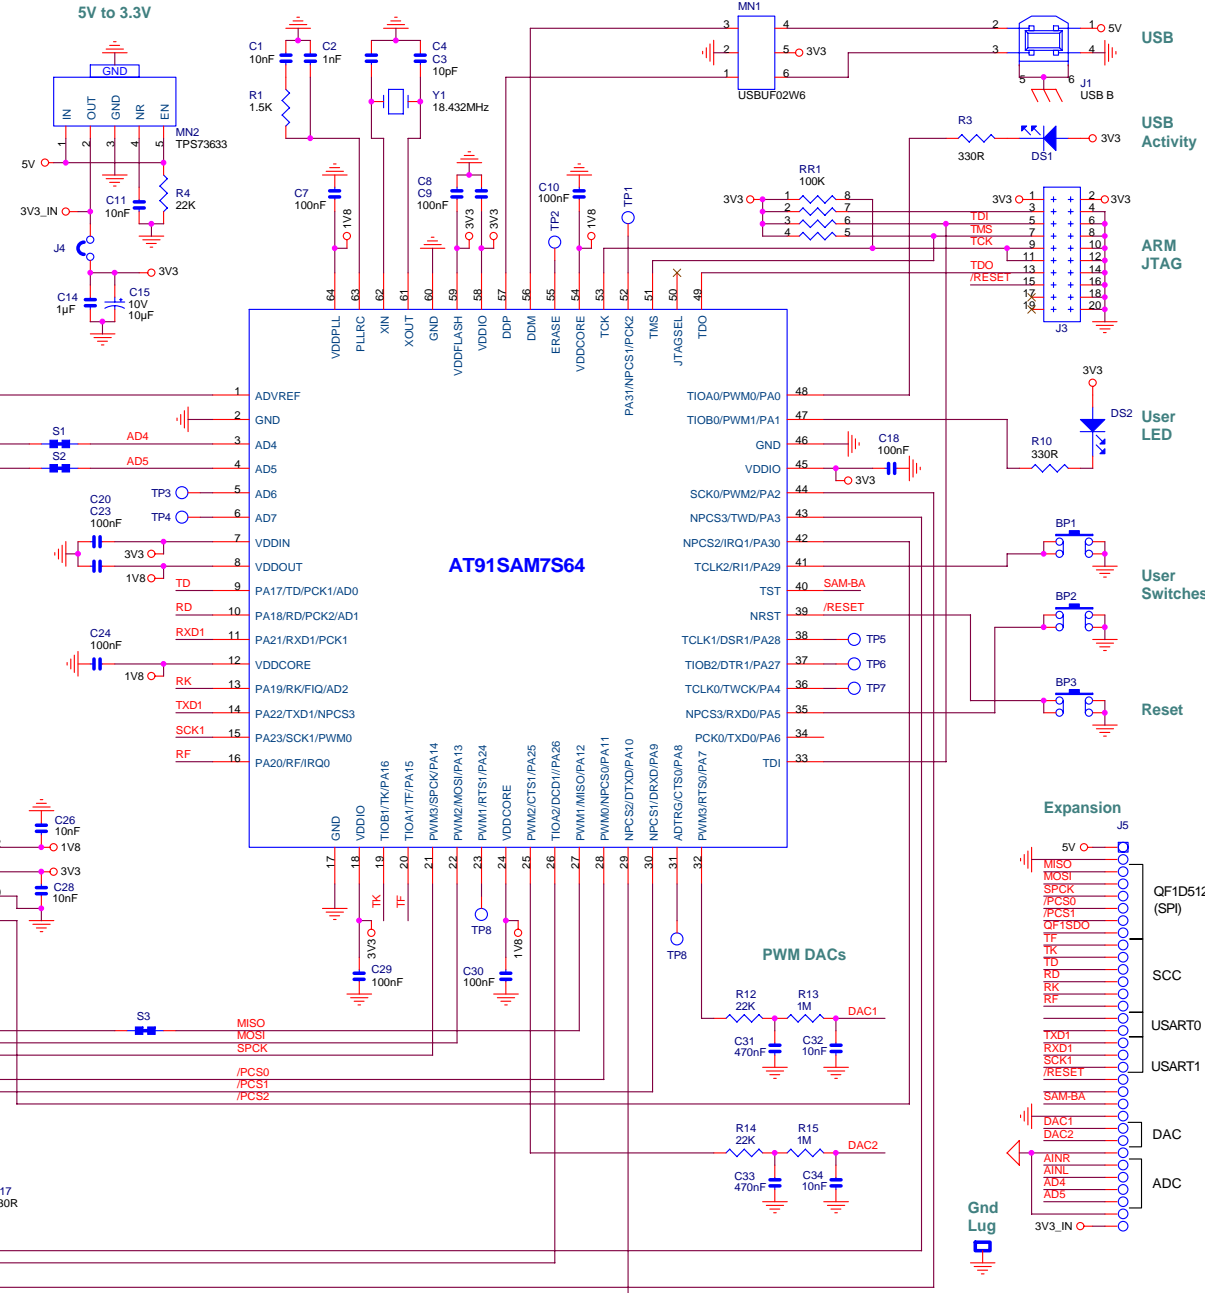

**** PRELIMINARY ****

All nets are drawn completely (no connections by reference), except /RESET, the power nets and the nets that connect to the expansion connector (J BD)

ADHESIVE FEET
Z2 Z3 Z4 Z5
11.3 11.3 11.3 11.3

ARM-MOJO
Last modified: Wednesday, January 24, 2007

Quickfilter Technologies

REV. SHEET
A 1 / 3

(C) 2006 Quickfilter Technologies, Inc. All Rights Reserved