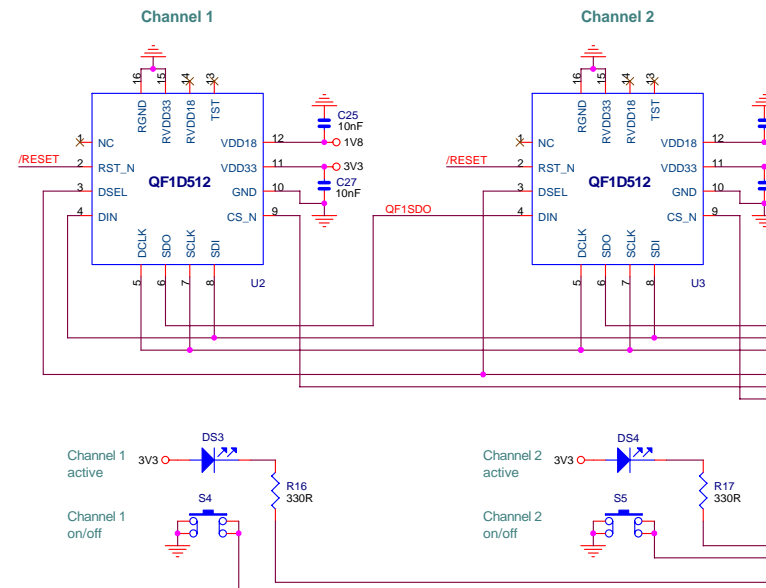

**** PRELIMINARY ****

All nets are drawn completely (no connections by reference), except /RESET, the power nets and the nets that connect to the expansion connector (J BD)

ADHESIVE FEET
Z2 Z3 Z4 Z5
11.3 11.3 11.3 11.3

ARM-MOJO
Last modified: Wednesday, January 24, 2007

Quickfilter Technologies

REV. SHEET
A 1 / 3

(C) 2006 Quickfilter Technologies, Inc. All Rights Reserved