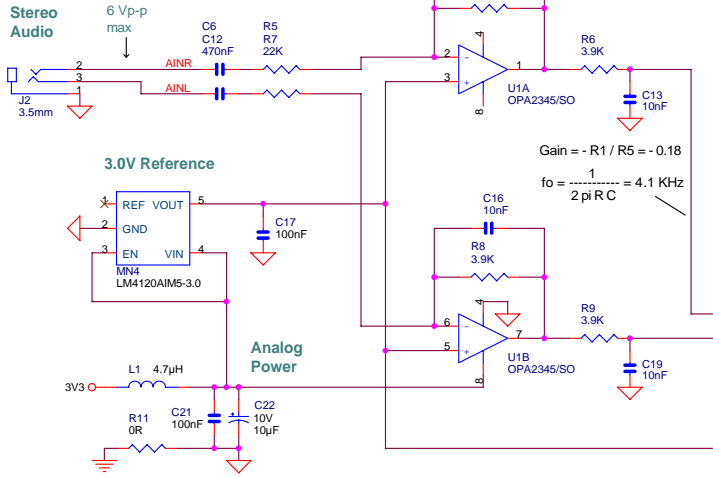

**** PRELIMINARY ****

All nets are drawn completely (no connections by reference), except /RESET, the power nets and the nets that connect to the expansion connector (J BD)

ADHESIVE FEET
Z2 Z3 Z4 Z5
11.3 11.3 11.3 11.3